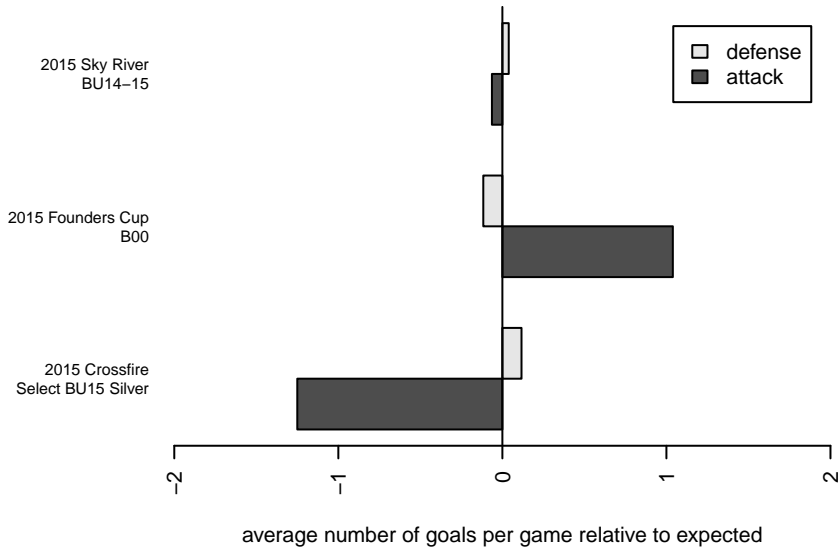

# IFC Select Red B00

Issaquah FC  
 Issaquah, WA  
 B00 total strength=1134  
 attack=4.58 defense=2.22  
 notes= Shane 2015

alt names used:  
 IFC Select B00 Shane  
 IFC B00 Select Red/Shane  
 Issaquah FC Select B00 Shane

Venues played:  
 2015 Crossfire Select BU15 Silver  
 2015 Sky River BU14-15  
 2015 Founders Cup B00

**IFC Select Red B00**  
 Dots are actual minus expected GF (blue circles) and GA (red triangles).  
 Blue line is smoothed change in attack strength. Red is smoothed change in defense strength.

**attack and defense variance (black dot)  
relative to other teams  
and top 10 in region**

**attack and defense rating  
relative to others at age  
and all opponents in last 13 months**

**attack and defense rating  
relative to others at age  
and all opponents in last 13 months**

**Performance relative to 13 month average**

**Performance relative to 13 month average**

Distribution of opponents  
Red = Lose zone, Blue = Win zone, Green = Even  
Black line separates win/lose zones