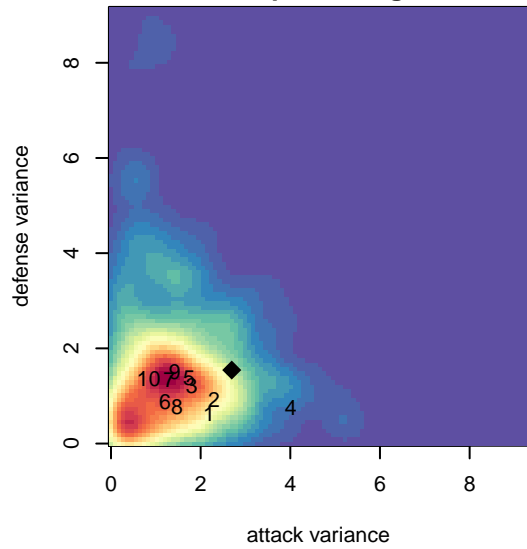

# IFC Select Red B00

Issaquah FC  
 Issaquah, WA  
 B00 total strength=1134  
 attack=4.58 defense=2.22  
 notes= Shane 2015

alt names used:  
 IFC Select B00 Shane  
 IFC B00 Select Red/Shane  
 Issaquah FC Select B00 Shane

Venues played:  
 2015 Crossfire Select BU15 Silver  
 2015 Sky River BU14-15  
 2015 Founders Cup B00

**IFC Select Red B00**  
 Dots are actual minus expected GF (blue circles) and GA (red triangles).  
 Blue line is smoothed change in attack strength. Red is smoothed change in defense strength.

**attack and defense variance (black dot)  
relative to other teams  
and top 10 in region**

**attack and defense rating  
relative to others at age  
and all opponents in last 13 months**

**attack and defense rating  
relative to others at age  
and all opponents in last 13 months**