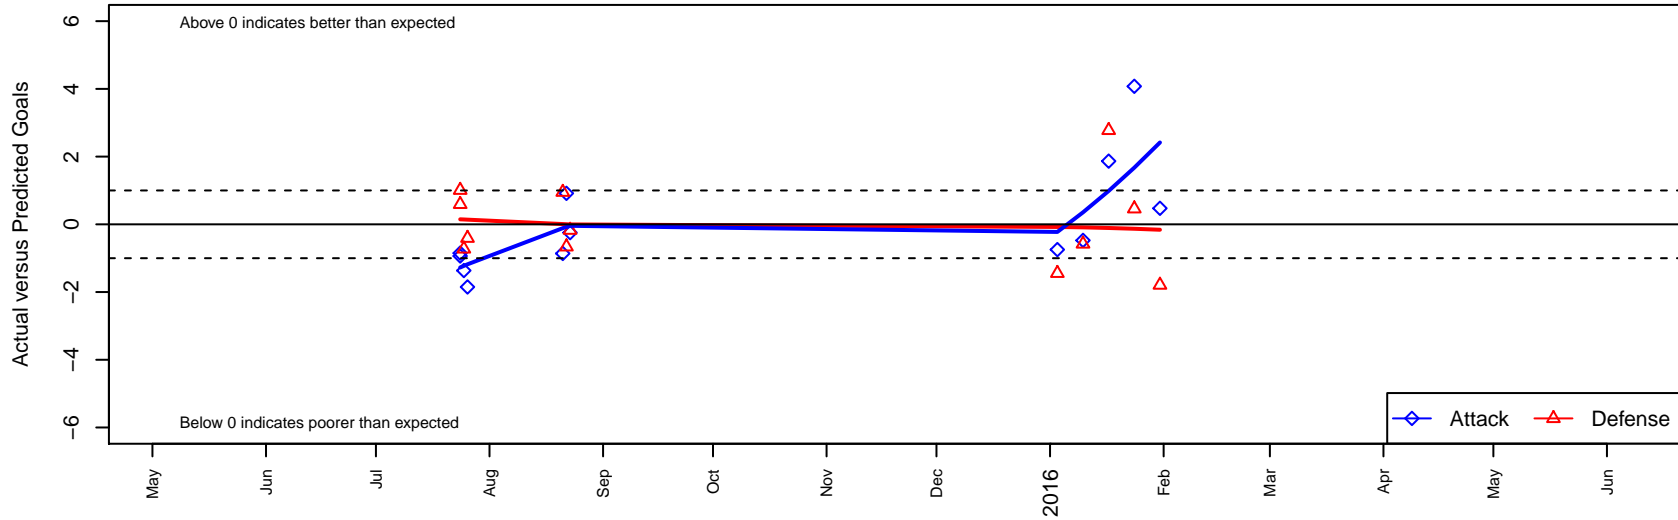

# IFC Select Red B00

Issaquah FC  
 Issaquah, WA  
 B00 total strength=1134  
 attack=4.58 defense=2.22  
 notes= Shane 2015

alt names used:  
 IFC Select B00 Shane  
 IFC B00 Select Red/Shane  
 Issaquah FC Select B00 Shane

Venues played:  
 2015 Crossfire Select BU15 Silver  
 2015 Sky River BU14-15  
 2015 Founders Cup B00

**IFC Select Red B00**  
 Dots are actual minus expected GF (blue circles) and GA (red triangles).  
 Blue line is smoothed change in attack strength. Red is smoothed change in defense strength.

**attack and defense variance (black dot)  
relative to other teams  
and top 10 in region**

**attack and defense rating  
relative to others at age  
and all opponents in last 13 months**

**attack and defense rating  
relative to others at age  
and all opponents in last 13 months**

**Performance relative to 13 month average**

**Performance relative to 13 month average**

Distribution of opponents  
Red = Lose zone, Blue = Win zone, Green = Even  
Black line separates win/lose zones